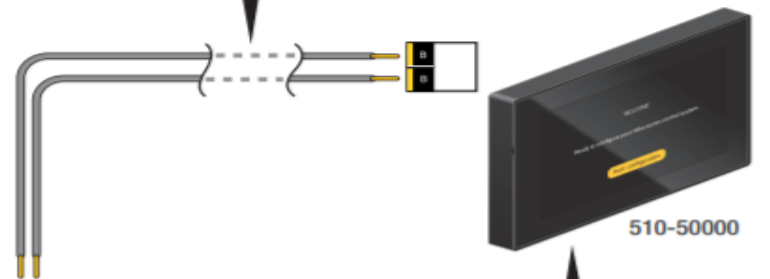

The image features a low-poly, geometric background with a color gradient from warm orange and yellow on the left to cool blue and grey on the right. A dark grey rounded rectangle is positioned on the right side, containing the text 'nikon' in white and 'videophonie' in orange below it.

nikon

videophonie

510-31001

⚠ max. 2x

Wire section \varnothing	max. length
\varnothing 0,25 mm ²	max. 50 m
\varnothing 0,5 mm ²	max. 100 m
\varnothing 1 mm ²	max. 200 m
\varnothing 1,5 mm ²	max. 300 m

⚠ max. 5x

Wire section	1 unit	2 units	3 units	4 units	5 units
\varnothing 0,25 mm ²	max. 50 m	max. 35 m	-	-	-
\varnothing 0,5 mm ²	max. 100 m	max. 85 m	max. 65 m	max. 50 m	-
\varnothing 1 mm ²	max. 300 m	max. 160 m	max. 105 m	max. 80 m	max. 60 m
\varnothing 1,5 mm ²	max. 300 m	max. 255 m	max. 170 m	max. 130 m	max. 100 m