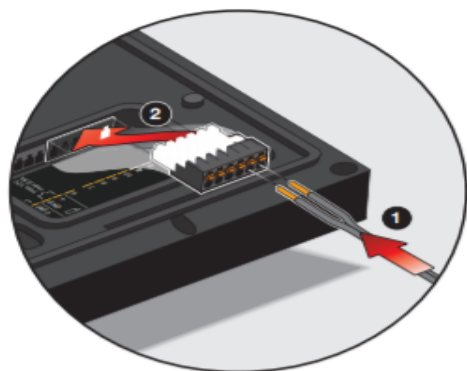

The image features a low-poly, geometric background with a color gradient from warm orange and yellow on the left to cool blue and grey on the right. A dark grey rounded rectangle is positioned on the right side, containing the text 'nikon' in white and 'videophonie' in orange below it.

nikon

videophonie

510-31001

⚠ max. 2x

Wire section \varnothing	max. length
\varnothing 0,25 mm ²	max. 50 m
\varnothing 0,5 mm ²	max. 100 m
\varnothing 1 mm ²	max. 200 m
\varnothing 1,5 mm ²	max. 300 m

⚠ max. 5x