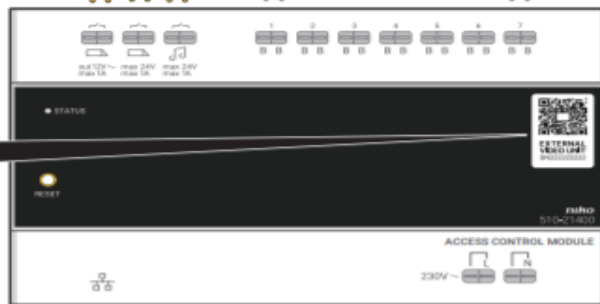

⚠ max. 2x

Wire section $\varnothing$	max. length
$\varnothing$ 0,25 mm²	max. 50 m
$\varnothing$ 0,5 mm²	max. 100 m
$\varnothing$ 1 mm²	max. 200 m
$\varnothing$ 1,5 mm²	max. 300 m

⚠ max. 5x

Wire section	1 unit	2 units	3 units	4 units	5 units
$\varnothing$ 0,25 mm²	max. 50 m	max. 35 m	-	-	-
$\varnothing$ 0,5 mm²	max. 100 m	max. 85 m	max. 65 m	max. 50 m	-
$\varnothing$ 1 mm²	max. 300 m	max. 160 m	max. 105 m	max. 80 m	max. 60 m
$\varnothing$ 1,5 mm²	max. 300 m	max. 255 m	max. 170 m	max. 130 m	max. 100 m

510-21400

Wifi / 3G / 4G

internet

router