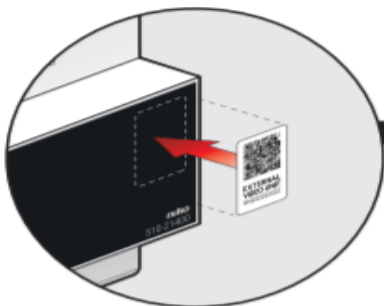

⚠ max. 2x

Wire section $\varnothing$	max. length
$\varnothing$ 0,25 mm²	max. 50 m
$\varnothing$ 0,5 mm²	max. 100 m
$\varnothing$ 1 mm²	max. 200 m
$\varnothing$ 1,5 mm²	max. 300 m

⚠ max. 5x

Wire section	1 unit	2 units	3 units	4 units	5 units
$\varnothing$ 0,25 mm²	max. 50 m	max. 35 m	-	-	-
$\varnothing$ 0,5 mm²	max. 100 m	max. 85 m	max. 65 m	max. 50 m	-
$\varnothing$ 1 mm²	max. 300 m	max. 160 m	max. 105 m	max. 80 m	max. 60 m
$\varnothing$ 1,5 mm²	max. 300 m	max. 255 m	max. 170 m	max. 130 m	max. 100 m

510-21400

Wifi / 3G / 4G

internet

router